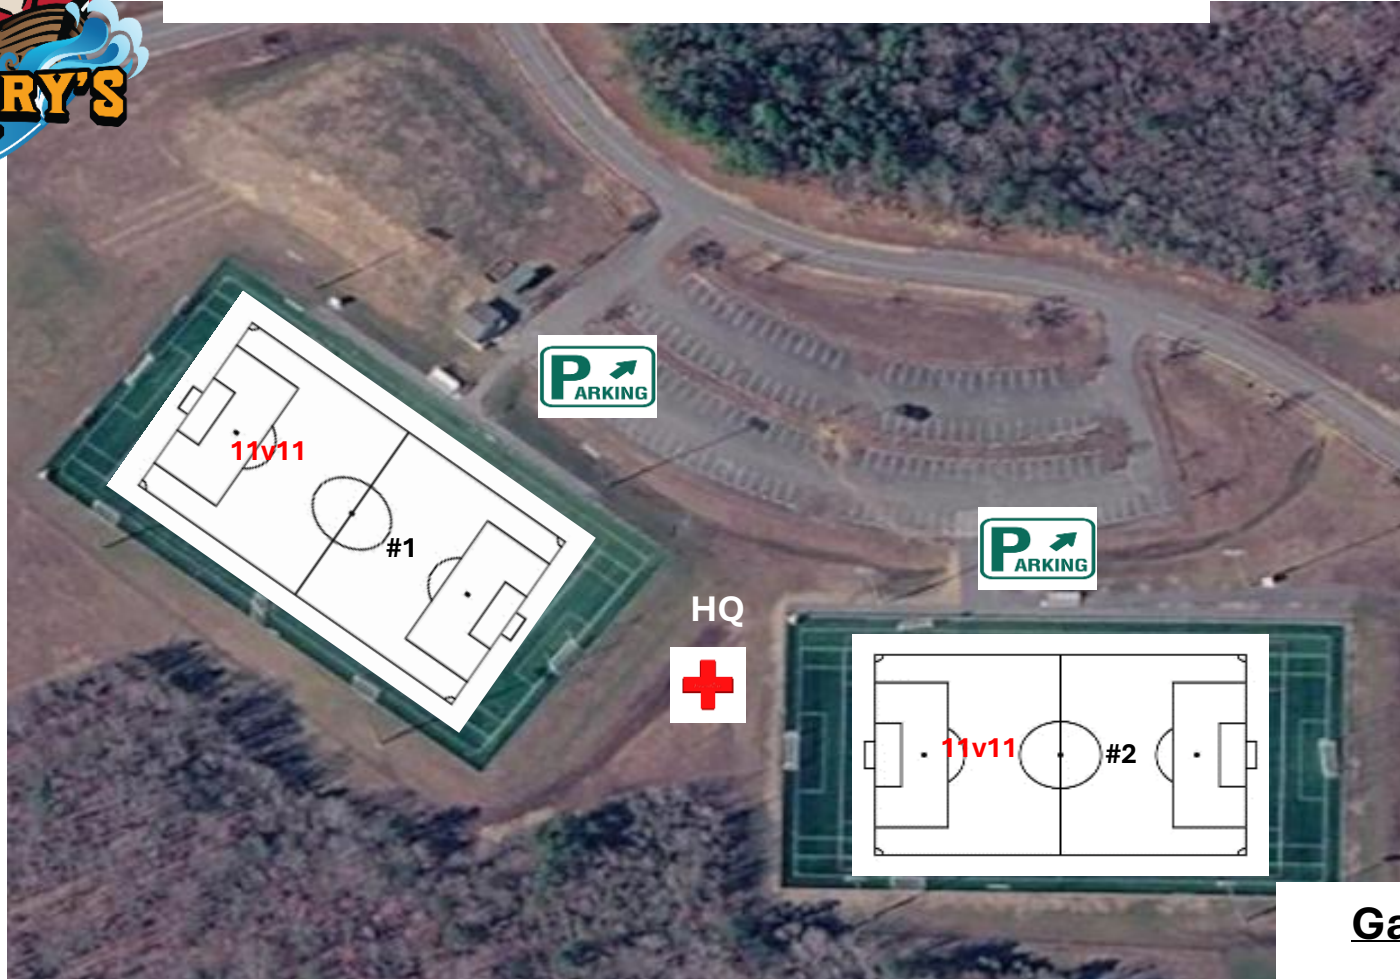

Chaptico Park

26600 Budds Creek Road, Mechanicsville, MD 20659

Game Schedule